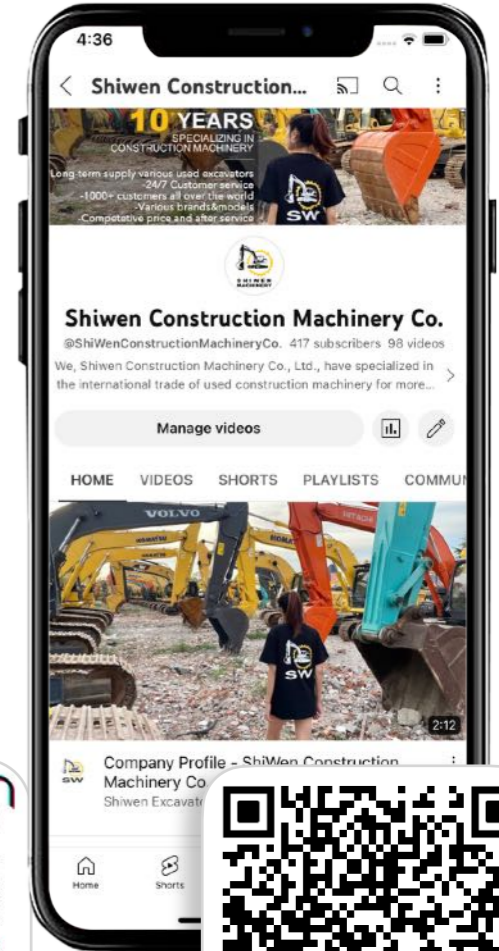

Supported Currencies :

**SHIWEN
MACHINERY**

SOCIAL MEDIAS

SHIWEN
MACHINERY

E-COMMERCE PLATFORMS

Official Website

swexcavator.com

swexcavator.en.alibaba.com