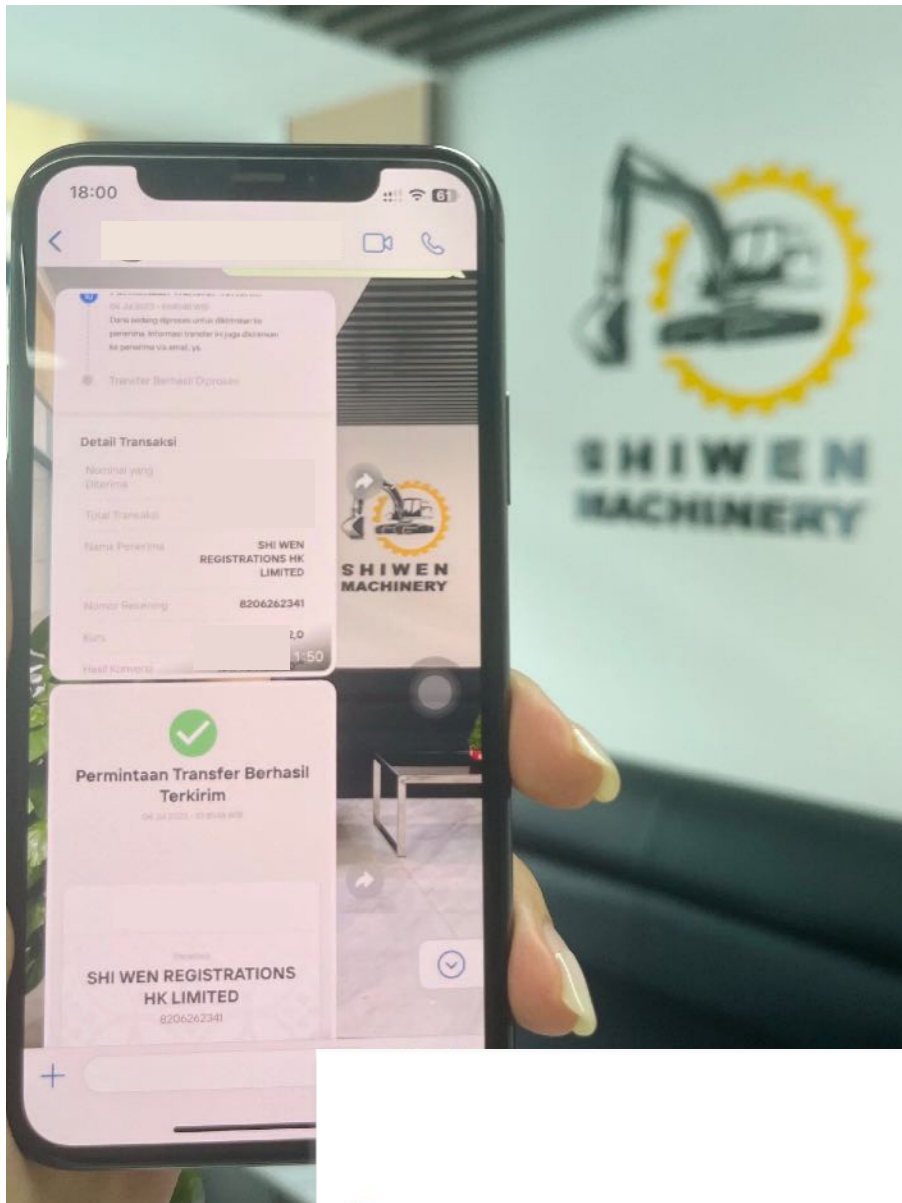

Supported Currencies :

**SHIWEN
MACHINERY**

SOCIAL MEDIAS

SHIWEN
MACHINERY

E-COMMERCE PLATFORMS

Official Website

swexcavator.com

swexcavator.en.alibaba.com

machineryline.com/shiwenmachinery

**SHIWEN
MACHINERY**

CUSTOMER CASES

**SHIWEN
MACHINERY**

CUSTOMER CASES

SHIWEN
MACHINERY

LOGISTICS & WAREHOUSE

LOGISTICS & WAREHOUSE

**SHIWEN
MACHINERY**

THANK YOU

Official Website: www.swexcavator.com

Alibaba Store: shiwexcavator.trustpass.alibaba.com