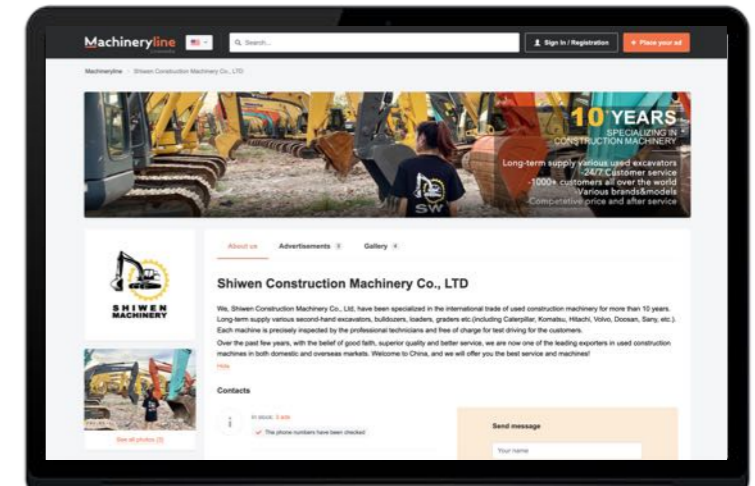

machineryline.com/shiwenmachinery