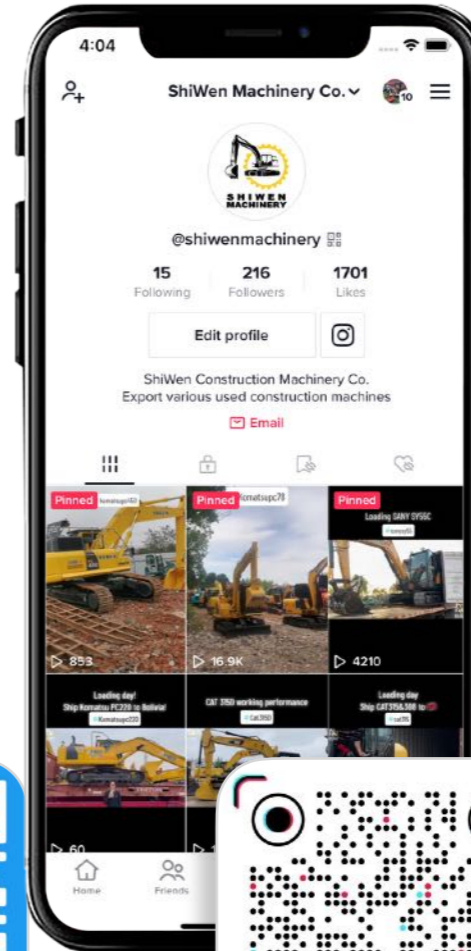

Supported Currencies :

**SHIWEN
MACHINERY**

SOCIAL MEDIAS

SHIWEN
MACHINERY

E-COMMERCE PLATFORMS

Official Website

swexcavator.com

swexcavator.en.alibaba.com