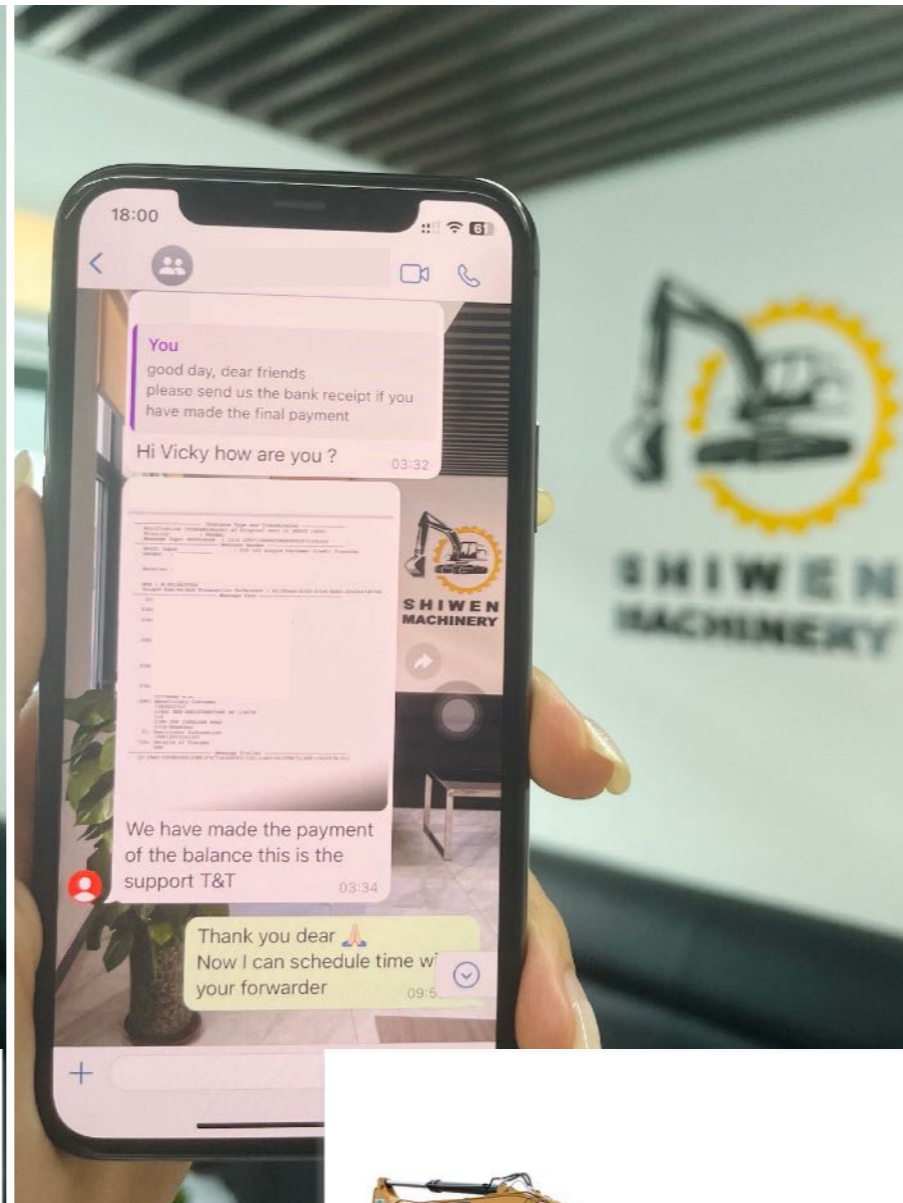

**SHIWEN
MACHINERY**

CUSTOMER CASES