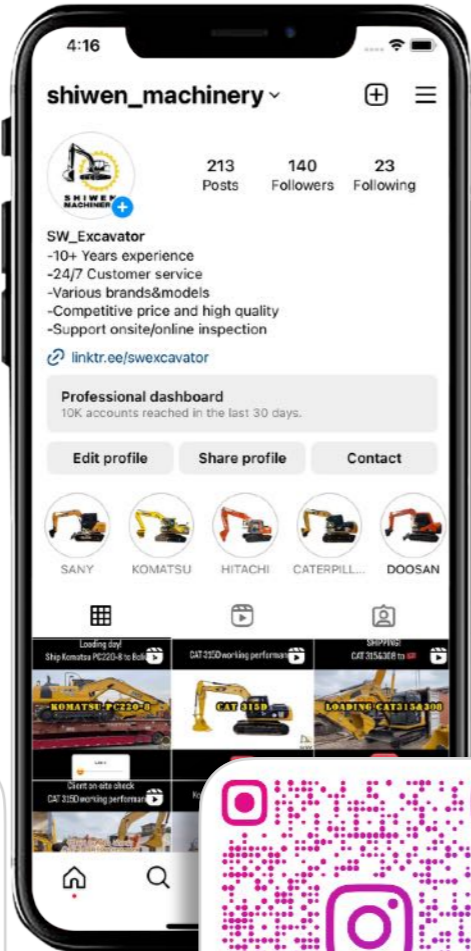

Supported Currencies :

**SHIWEN
MACHINERY**

SOCIAL MEDIAS

SHIWEN
MACHINERY

E-COMMERCE PLATFORMS

Official Website

swexcavator.com

swexcavator.en.alibaba.com