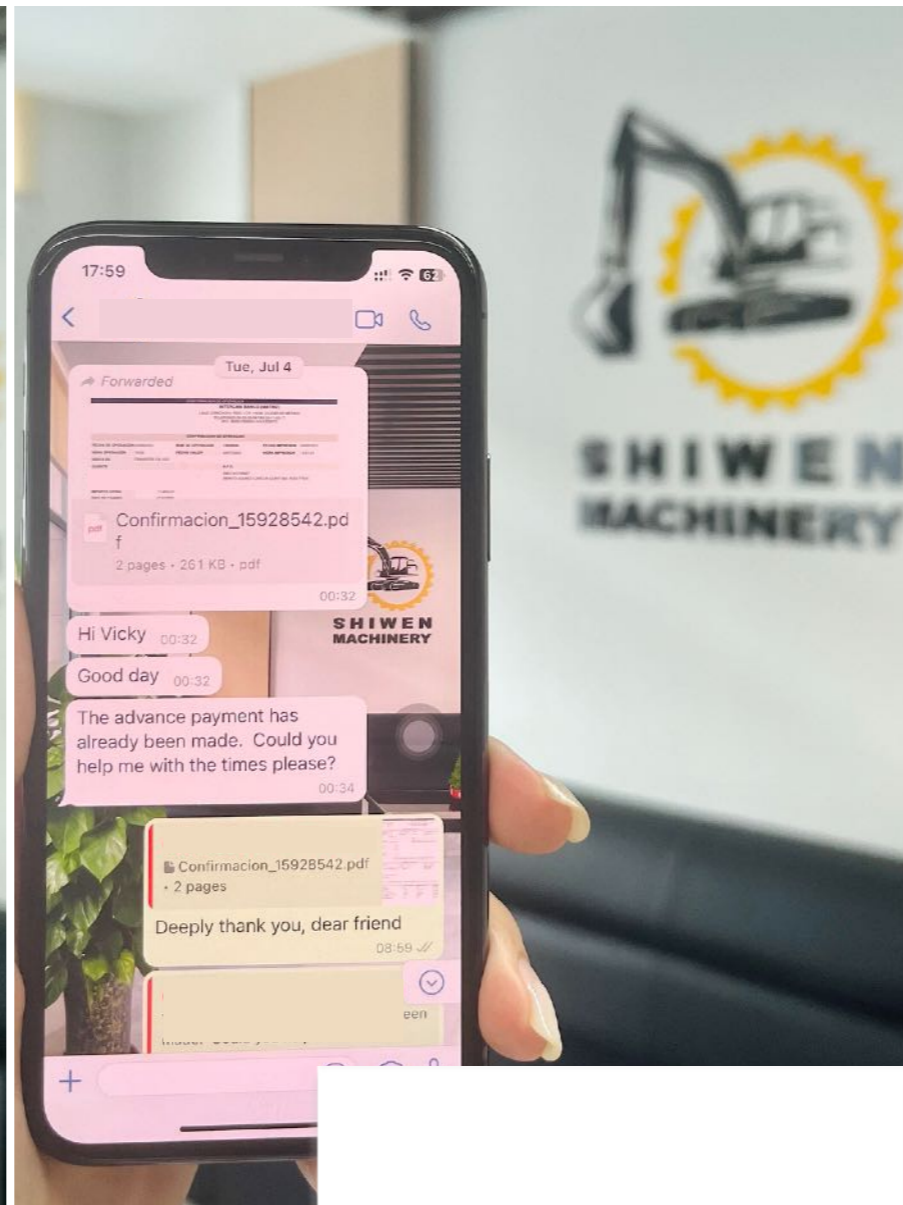

**SHIWEN
MACHINERY**

CUSTOMER CASES