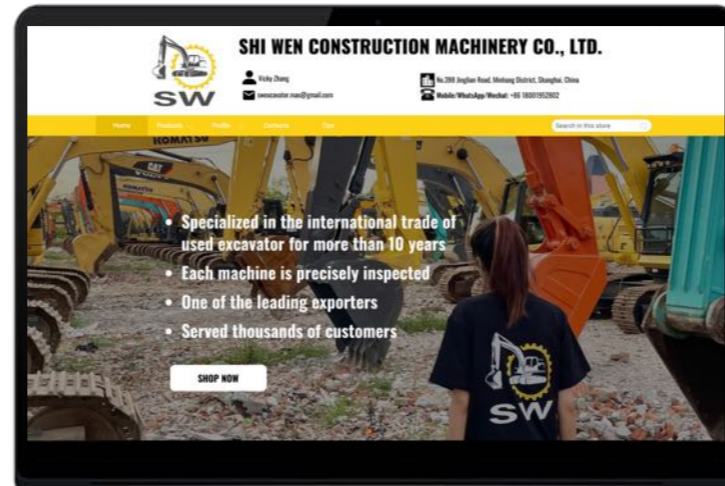

**SHIWEN
CONSTRUCTION MACHINERY CO., LTD**

**SHIWEN
MACHINERY**

COMPANY INFO

We, Shiwen Construction Machinery Co., Ltd, have specialized in the international trade of used construction machinery for more than 10 years.

Supported Currencies :

**SHIWEN
MACHINERY**

SOCIAL MEDIAS

SHIWEN
MACHINERY

E-COMMERCE PLATFORMS

Official Website

swexcavator.com

swexcavator.en.alibaba.com